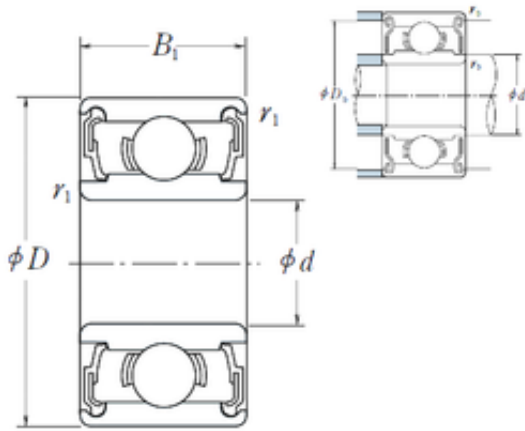

KRS Guide Wheel Bearing Co., Ltd

9 mm x 20 mm x 6 mm ISO 699-2RS deep groove ball bearings

Bearing No. 699-2RS

Size	9x20x6 mm
Bore Diameter	9 mm
Outer Diameter	20 mm
Width	6 mm
d	9 mm
D	20 mm
B	6 mm
C	6 mm
r min.	0,3 mm

699-2RS Bearing 2D drawings and 3D CAD models