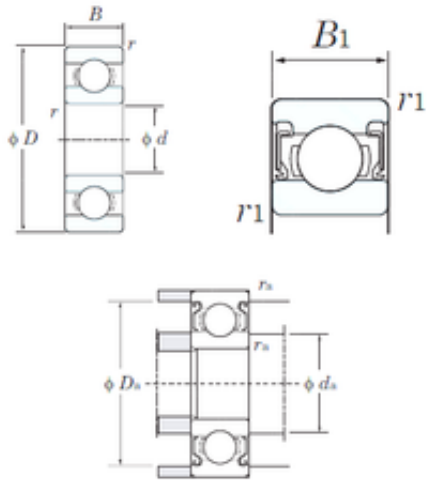

KRS Guide Wheel Bearing Co., Ltd

9 mm x 20 mm x 6 mm KOYO 699-2RS deep groove ball bearings

Bearing No. 699-2RS

Size	9x20x6 mm
Bore Diameter	9 mm
Outer Diameter	20 mm
Width	6 mm
d	9 mm
D	20 mm
B	6 mm
C	6 mm
r min.	0,3 mm
r1 min.	0,3 mm
da min.	11 mm
Da max.	18 mm
ra max.	0,3 mm
Weight	0,0075 Kg
Basic dynamic load rating (C)	2,45 kN
Basic static load rating (C0)	1,05 kN
(Grease) Lubrication Speed	25000 r/min

699-2RS Bearing 2D drawings and 3D CAD models