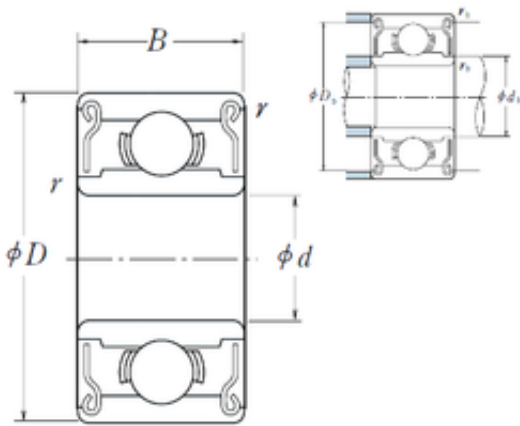

# KRS Guide Wheel Bearing Co., Ltd

9 mm x 20 mm x 6 mm NSK 699 ZZ1 deep groove ball bearings

Bearing No. 699 ZZ1

699 ZZ1 Bearing 2D drawings and 3D CAD models

Size	9x20x6 mm
Bore Diameter	9 mm
Outer Diameter	20 mm
Width	6 mm
d	9 mm
D	20 mm
B	6 mm
C	6 mm
r min.	0,3 mm
db max.	12 mm
Db min.	17,2 mm
rb max.	0,3 mm
Weight	0,00833 Kg
Basic dynamic load rating (C)	1,72 kN
Basic static load rating (C0)	0,84 kN