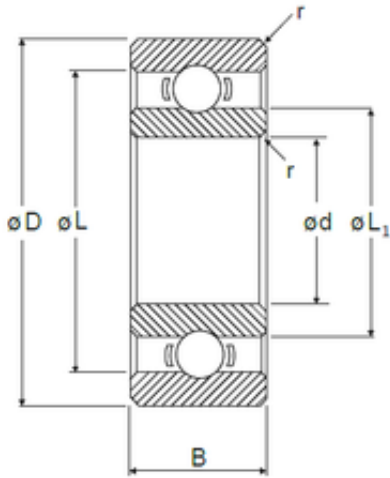

KRS Guide Wheel Bearing Co., Ltd

9 mm x 20 mm x 6 mm NMB L-2090 deep groove ball bearings

Bearing No. L-2090

Size	9x20x6 mm
Bore Diameter	9 mm
Outer Diameter	20 mm
Width	6 mm
d	9 mm
D	20 mm
B	6 mm
C	6 mm
r min.	0,3 mm
L	16,71 mm
L1	12,32 mm
Basic dynamic load rating (C)	2,123 kN

L-2090 Bearing 2D drawings and 3D CAD models