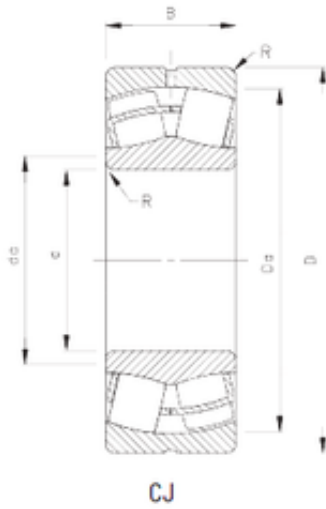

KRS Guide Wheel Bearing Co., Ltd

90 mm x 160 mm x 40 mm Timken 22218CJ spherical roller bearings

Bearing No. 22218CJ

Size	90x160x40 mm
Bore Diameter	90 mm
Outer Diameter	160 mm
Width	40 mm
d	90 mm
D	160 mm
B	40 mm
C	40 mm
R	2 mm
Da	146 mm
da	105 mm

22218CJ Bearing 2D drawings and 3D CAD models