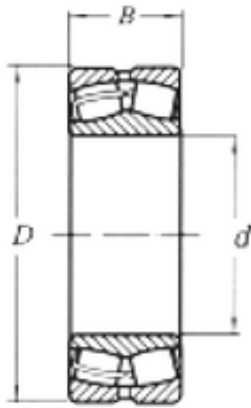

KRS Guide Wheel Bearing Co., Ltd

90 mm x 160 mm x 40 mm Loyal 22218CW33 spherical roller bearings

Bearing No. 22218CW33

Size	90x160x40 mm
Bore Diameter	90 mm
Outer Diameter	160 mm
Width	40 mm
d	90 mm
D	160 mm
B	40 mm
C	40 mm

22218CW33 Bearing 2D drawings and 3D CAD models