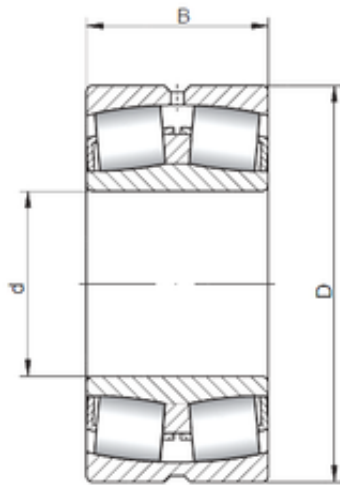

KRS Guide Wheel Bearing Co., Ltd

90 mm x 160 mm x 40 mm ISO 22218W33
spherical roller bearings

Bearing No. 22218W33

Size	90x160x40 mm
Bore Diameter	90 mm
Outer Diameter	160 mm
Width	40 mm
d	90 mm
D	160 mm
B	40 mm
C	40 mm

22218W33 Bearing 2D drawings and 3D CAD models