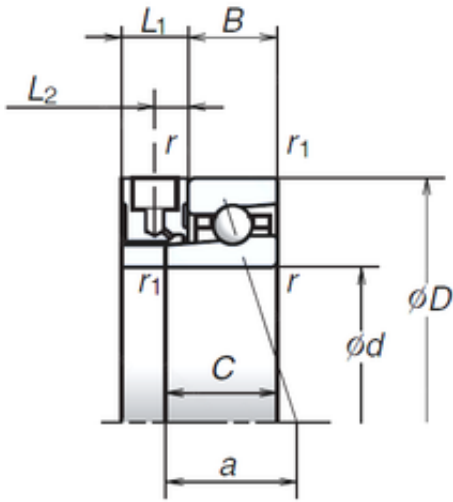

KRS Guide Wheel Bearing Co., Ltd

85 mm x 130 mm x 22 mm NSK 85BNR10XE
angular contact ball bearings

Bearing No. 85BNR10XE

Size	85x130x22 mm
Bore Diameter	85 mm
Outer Diameter	130 mm
Width	22 mm
d	85 mm
D	130 mm
B	22 mm
C	27 mm
L2	7,5 mm
Angle ()	18 °
a	33,4 mm
r min.	1,1 mm
r1 min.	0,6 mm
L1	15 mm
Weight	0,988 Kg
Basic dynamic load rating (C)	26,8 kN
Basic static load rating (C0)	25,7 kN
(Grease) Lubrication Speed	30 700 r/min

85BNR10XE Bearing 2D drawings and 3D CAD models