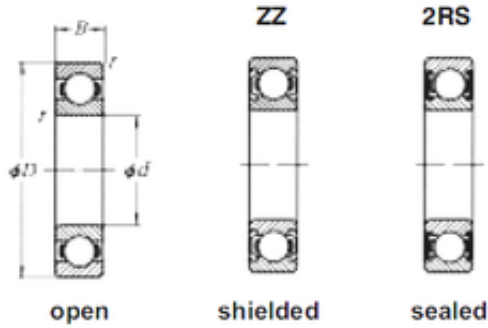

KRS Guide Wheel Bearing Co., Ltd

85 mm x 130 mm x 22 mm Loyal 6017 deep groove ball bearings

Bearing No. 6017

Size	85x130x22 mm
Bore Diameter	85 mm
Outer Diameter	130 mm
Width	22 mm
d	85 mm
D	130 mm
B	22 mm
C	22 mm

6017 Bearing 2D drawings and 3D CAD models