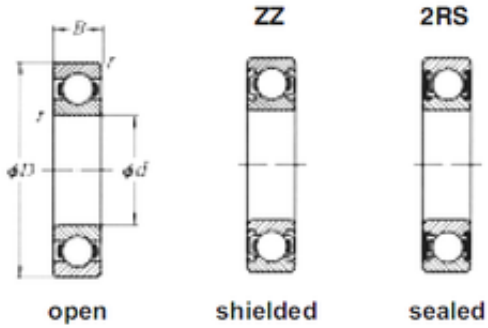

KRS Guide Wheel Bearing Co., Ltd

85 mm x 130 mm x 22 mm Loyal 6017-2RS deep groove ball bearings

Bearing No. 6017-2RS

Size	85x130x22 mm
Bore Diameter	85 mm
Outer Diameter	130 mm
Width	22 mm
d	85 mm
D	130 mm
B	22 mm
C	22 mm

6017-2RS Bearing 2D drawings and 3D CAD models