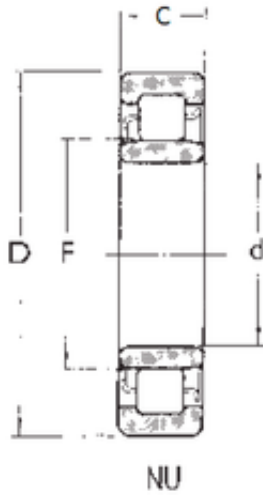

KRS Guide Wheel Bearing Co., Ltd

85 mm x 130 mm x 22 mm FBJ NU1017
cylindrical roller bearings

Bearing No. NU1017

Size	85x130x22 mm
Bore Diameter	85 mm
Outer Diameter	130 mm
Width	22 mm
d	85 mm
F	96,5 mm
D	130 mm
B	22 mm
C	22 mm
Weight	1,01 Kg
Basic dynamic load rating (C)	74,5 kN
Basic static load rating (C0)	95,5 kN
(Grease) Lubrication Speed	5000 r/min

NU1017 Bearing 2D drawings and 3D CAD models