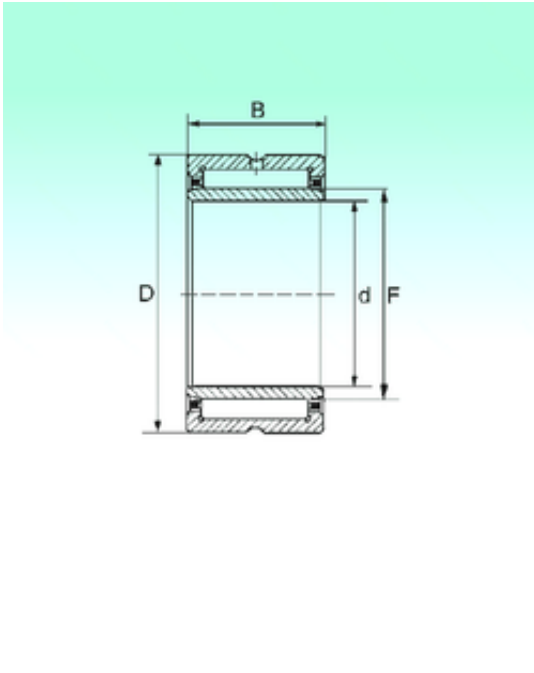

# KRS Guide Wheel Bearing Co., Ltd

NA 4912 Bearing 2D drawings and 3D CAD models

## NBS NA 4912 needle roller bearings

Bearing No. NA 4912

Size	60x85x25 mm
Bore Diameter	60 mm
Outer Diameter	85 mm
Width	25 mm
d	60 mm
Fw	68 mm
D	85 mm
C	25 mm
Weight	0,412 Kg
Basic dynamic load rating (C)	57 kN
Basic static load rating (C0)	102,6 kN