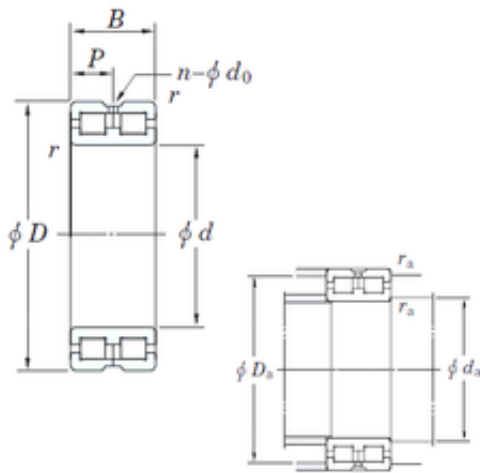

KRS Guide Wheel Bearing Co., Ltd

60 mm x 85 mm x 25 mm KOYO DC4912AVW cylindrical roller bearings

Bearing No. DC4912AVW

DC4912AVW Bearing 2D drawings and 3D CAD models

Size	60x85x25 mm
Bore Diameter	60 mm
Outer Diameter	85 mm
Width	25 mm
d	60 mm
D	85 mm
B	25 mm
C	25 mm
n	4 mm
p	12,5 mm
r min.	1 mm
da min.	66 mm
Da max.	79 mm
ra max.	1 mm
Weight	0,46 Kg
Basic dynamic load rating (C)	72,7 kN
Bearing No.	DC4912AVW
r(min)	1
Cr	72.7
C0r	136
S	- mm
P	12.5
n(qty)	4
do	2
da(min)	66

KRS Guide Wheel Bearing Co., Ltd

Da(max)	79
ra(max)	1
(Refer.)Mass(Fixed side)(kg)	0.46