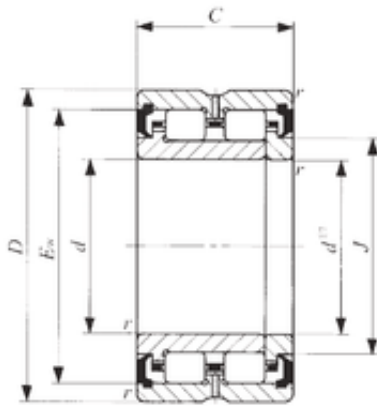

KRS Guide Wheel Bearing Co., Ltd

60 mm x 85 mm x 25 mm IKO NAU 4912UU cylindrical roller bearings

Bearing No. NAU 4912UU

Size	60x85x25 mm
Bore Diameter	60 mm
Outer Diameter	85 mm
Width	25 mm
d	60 mm
D	85 mm
Ew	77,5 mm
B	25 mm
C	25 mm
r min.	1 mm
J	67 mm
Weight	0,415 Kg
Basic dynamic load rating (C)	34,7 kN
Basic static load rating (C0)	51,4 kN

NAU 4912UU Bearing 2D drawings and 3D CAD models