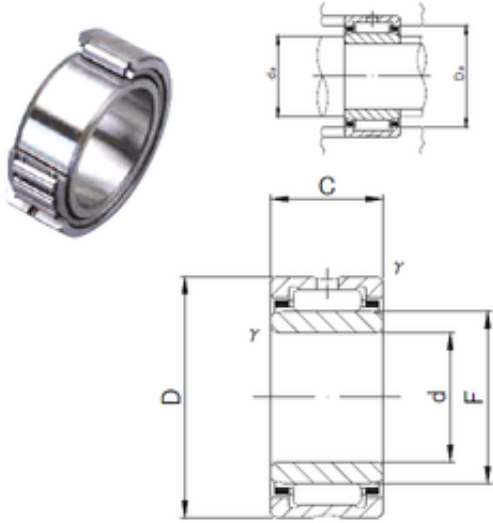

KRS Guide Wheel Bearing Co., Ltd

60 mm x 85 mm x 25 mm JNS NA 4912 needle roller bearings

Bearing No. NA 4912

Size	60x85x25 mm
Bore Diameter	60 mm
Outer Diameter	85 mm
Width	25 mm
d	60 mm
F	68 mm
D	85 mm
B	25 mm
C	25 mm
r min.	1 mm
da min.	64 mm
da max	66 mm
Da max.	80 mm
Weight	0,44 Kg
Basic dynamic load rating (C)	60,1 kN
Basic static load rating (C0)	104,9 kN

NA 4912 Bearing 2D drawings and 3D CAD models