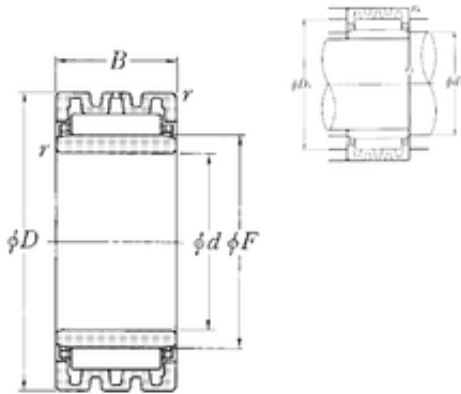

KRS Guide Wheel Bearing Co., Ltd

60 mm x 85 mm x 25 mm NTN NA4912S needle roller bearings

Bearing No. NA4912S

Size	60x85x25 mm
Bore Diameter	60 mm
Outer Diameter	85 mm
Width	25 mm
d	60 mm
F	68 mm
D	85 mm
B	25 mm
C	25 mm
r min.	1 mm
da min.	65 mm
Da max.	75 mm
ra max.	1 mm
Weight	0,41 Kg
Basic dynamic load rating (C)	34 kN
Basic static load rating (C0)	69 kN
(Grease) Lubrication Speed	4000 r/min

NA4912S Bearing 2D drawings and 3D CAD models