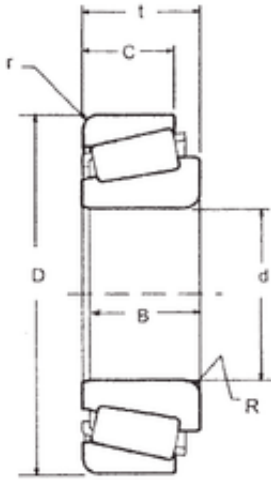

KRS Guide Wheel Bearing Co., Ltd

57,15 mm x 104,775 mm x 30,958 mm FBJ
45289/45220 tapered roller bearings

Bearing No. 45289/45220

Size	57.15x104.775x30.162 mm
Bore Diameter	57,15 mm
Outer Diameter	104,775 mm
Width	30,162 mm
d	57,15 mm
D	104,775 mm
T	30,162 mm
B	30,958 mm
C	23,812 mm
Weight	1,1 Kg
Basic dynamic load rating (C)	130 kN
Basic static load rating (C0)	169 kN
(Grease) Lubrication Speed	3500 r/min

45289/45220 Bearing 2D drawings and 3D CAD models