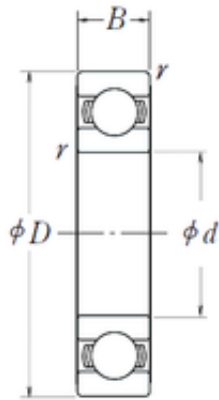

# KRS Guide Wheel Bearing Co., Ltd

40 mm x 62 mm x 12 mm NSK 6908L11 deep groove ball bearings

Bearing No. 6908L11

Size	40x62x12 mm
Bore Diameter	40 mm
Outer Diameter	62 mm
Width	12 mm
d	40 mm
D	62 mm
B	12 mm
C	12 mm
r min.	0,6 mm
Basic dynamic load rating (C)	13,7 kN

6908L11 Bearing 2D drawings and 3D CAD models