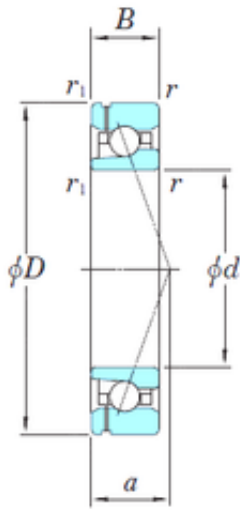

# KRS Guide Wheel Bearing Co., Ltd

40 mm x 62 mm x 12 mm KOYO  
3NCHAF908CA angular contact ball bearings

Bearing No. 3NCHAF908CA

Size	40x62x12 mm
Bore Diameter	40 mm
Outer Diameter	62 mm
Width	12 mm
d	40 mm
D	62 mm
B	12 mm
C	12 mm
Angle ( )	20 °
a	15 mm
r min.	0,6 mm
r1 min.	0,3 mm
Weight	0,118 Kg
Basic dynamic load rating (C)	6,05 kN
Basic static load rating (C0)	3,8 kN

3NCHAF908CA Bearing 2D drawings and 3D CAD models