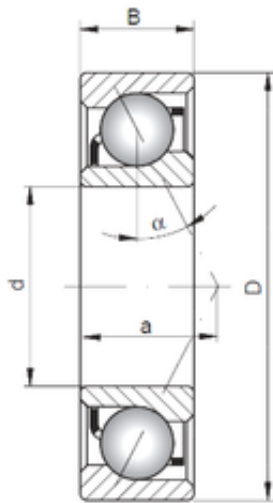

## KRS Guide Wheel Bearing Co., Ltd

40 mm x 62 mm x 12 mm Loyal 71908 C angular contact ball bearings

Bearing No. 71908 C

Size	40x62x12 mm
Bore Diameter	40 mm
Outer Diameter	62 mm
Width	12 mm
d	40 mm
D	62 mm
B	12 mm
C	12 mm
Angle ( ° )	15 °
a	12,8 mm
Weight	0,11 Kg
Basic dynamic load rating (C)	15,7 kN
Basic static load rating (C0)	12,4 kN
(Grease) Lubrication Speed	17000 r/min

71908 C Bearing 2D drawings and 3D CAD models