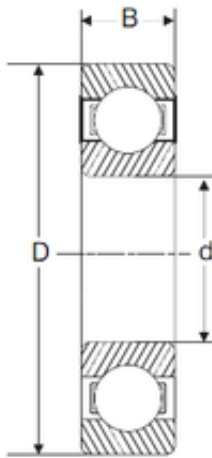

KRS Guide Wheel Bearing Co., Ltd

40 mm x 62 mm x 12 mm SIGMA 61908 deep groove ball bearings

Bearing No. 61908

Size	40x62x12 mm
Bore Diameter	40 mm
Outer Diameter	62 mm
Width	12 mm
d	40 mm
D	62 mm
B	12 mm
C	12 mm

61908 Bearing 2D drawings and 3D CAD models