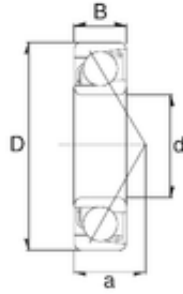

KRS Guide Wheel Bearing Co., Ltd

30 mm x 62 mm x 16 mm ZEN 7206B angular contact ball bearings

Bearing No. 7206B

Size	30x62x16 mm
Bore Diameter	30 mm
Outer Diameter	62 mm
Width	16 mm
d	30 mm
D	62 mm
B	16 mm
C	16 mm
Weight	0,19 Kg
Basic dynamic load rating (C)	23,4 kN
Basic static load rating (C0)	14,3 kN
(Grease) Lubrication Speed	9400 r/min

7206B Bearing 2D drawings and 3D CAD models