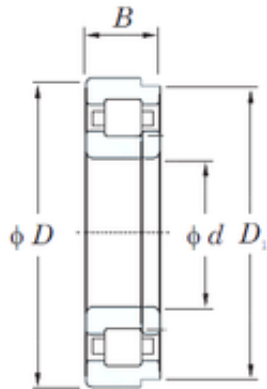

KRS Guide Wheel Bearing Co., Ltd

30 mm x 62 mm x 16 mm KOYO NUP206 cylindrical roller bearings

Bearing No. NUP206

Size	30x62x16 mm
Bore Diameter	30 mm
Outer Diameter	62 mm
Width	16 mm
d	30 mm
Fw	38.5 mm
D	62 mm
B	16 mm
C	16 mm
r min.	1 mm
r1 min.	0.6 mm
Weight	0.200 Kg
Basic dynamic load rating (C)	23.5 kN
Basic static load rating (C0)	21.5 kN
(Grease) Lubrication Speed	11000 r/min

NUP206 Bearing 2D drawings and 3D CAD models