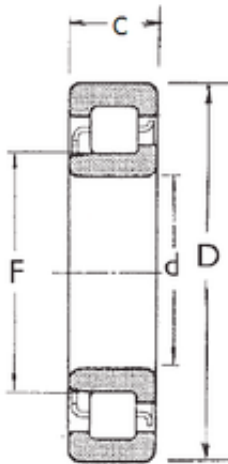

KRS Guide Wheel Bearing Co., Ltd

30 mm x 62 mm x 16 mm FBJ NJ206 cylindrical roller bearings

Bearing No. NJ206

Size	30x62x16 mm
Bore Diameter	30 mm
Outer Diameter	62 mm
Width	16 mm
d	30 mm
F	38,5 mm
D	62 mm
B	16 mm
C	16 mm
Weight	0,211 Kg
Basic dynamic load rating (C)	23,5 kN
Basic static load rating (C0)	21,5 kN
(Grease) Lubrication Speed	11000 r/min

NJ206 Bearing 2D drawings and 3D CAD models