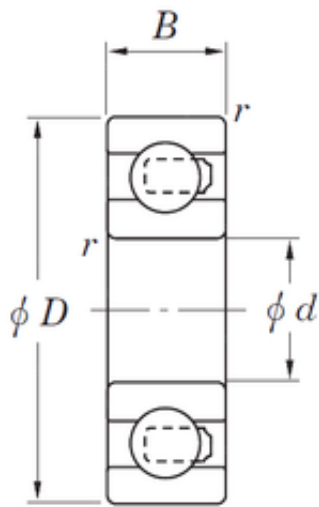

KRS Guide Wheel Bearing Co., Ltd

30 mm x 62 mm x 16 mm KOYO 3NC6206HT4 GF deep groove ball bearings

Bearing No. 3NC6206HT4 GF

Size	30x62x16 mm
Bore Diameter	30 mm
Outer Diameter	62 mm
Width	16 mm
d	30 mm
D	62 mm
B	16 mm
C	16 mm

3NC6206HT4 GF Bearing 2D drawings and 3D CAD models