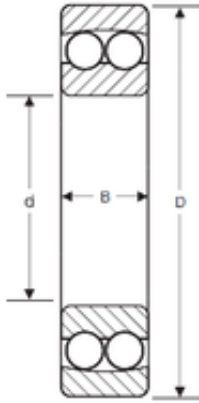

# KRS Guide Wheel Bearing Co., Ltd

30 mm x 62 mm x 16 mm SIGMA 1206 self aligning ball bearings

Bearing No. 1206

Size	30x62x16 mm
Bore Diameter	30 mm
Outer Diameter	62 mm
Width	16 mm
d	30 mm
D	62 mm
B	16 mm
C	16 mm

1206 Bearing 2D drawings and 3D CAD models