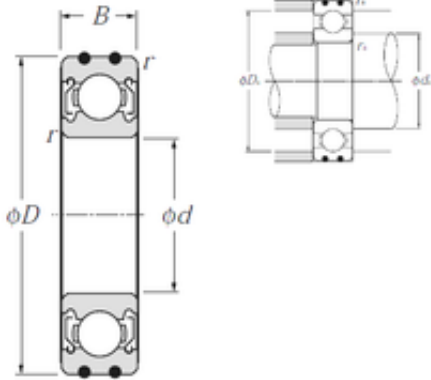

## 30 mm x 62 mm x 16 mm NTN AC-6206ZZ deep groove ball bearings

Bearing No. AC-6206ZZ

Size	30x62x16 mm
Bore Diameter	30 mm
Outer Diameter	62 mm
Width	16 mm
d	30 mm
D	62 mm
B	16 mm
C	16 mm
r min.	1 mm
da min.	35 mm
da max	39 mm
Da max.	57 mm
ra max.	1 mm
Weight	0,191 Kg
Basic dynamic load rating (C)	19,5 kN
Basic static load rating (C0)	11,3 kN
(Grease) Lubrication Speed	11000 r/min

AC-6206ZZ Bearing 2D drawings and 3D CAD models