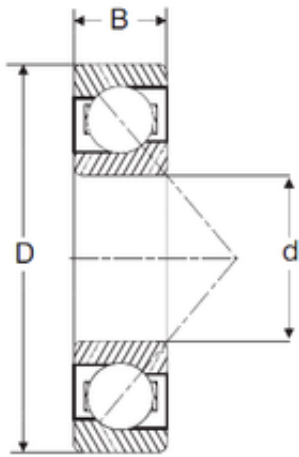

# KRS Guide Wheel Bearing Co., Ltd

30 mm x 62 mm x 16 mm SIGMA 7206-B  
angular contact ball bearings

Bearing No. 7206-B

Size	30x62x16 mm
Bore Diameter	30 mm
Outer Diameter	62 mm
Width	16 mm
d	30 mm
D	62 mm
B	16 mm
C	16 mm

7206-B Bearing 2D drawings and 3D CAD models