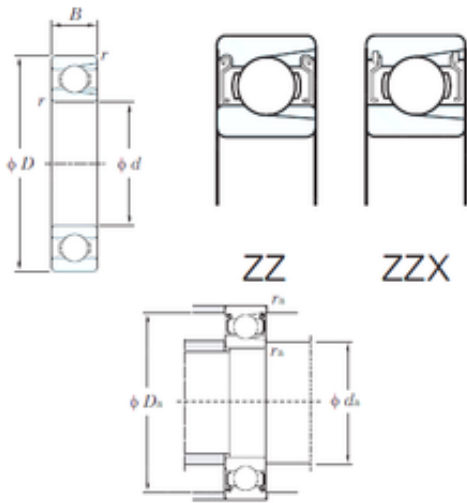

# KRS Guide Wheel Bearing Co., Ltd

30 mm x 62 mm x 16 mm KOYO M6206ZZ  
deep groove ball bearings

Bearing No. M6206ZZ

Size	30x62x16 mm
Bore Diameter	30 mm
Outer Diameter	62 mm
Width	16 mm
d	30 mm
D	62 mm
B	16 mm
C	16 mm
r min.	1 mm
da min.	35 mm
da max	37 mm
Da max.	57 mm
ra max.	1 mm
Weight	0.204 Kg
Basic dynamic load rating (C)	21.1 kN
Basic static load rating (C0)	16.3 kN
(Grease) Lubrication Speed	11000 r/min

M6206ZZ Bearing 2D drawings and 3D CAD models