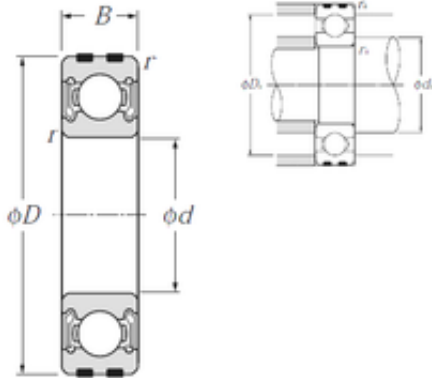

KRS Guide Wheel Bearing Co., Ltd

30 mm x 62 mm x 16 mm NTN EC-6206LLB deep groove ball bearings

Bearing No. EC-6206LLB

Size	30x62x16 mm
Bore Diameter	30 mm
Outer Diameter	62 mm
Width	16 mm
d	30 mm
D	62 mm
B	16 mm
C	16 mm
r min.	1 mm
da min.	35 mm
da max	39 mm
Da max.	57 mm
ra max.	1 mm
Weight	0,191 Kg
Basic dynamic load rating (C)	19,5 kN
Basic static load rating (C0)	11,3 kN
(Grease) Lubrication Speed	11 000 r/min

EC-6206LLB Bearing 2D drawings and 3D CAD models