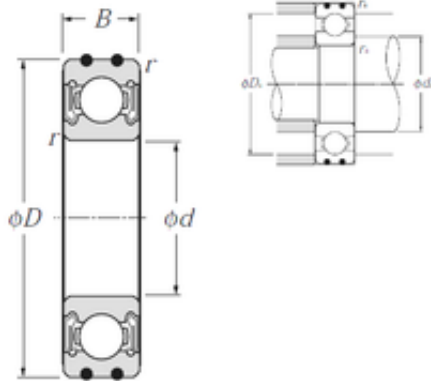

## 30 mm x 62 mm x 16 mm NTN AC-6206LLB deep groove ball bearings

Bearing No. AC-6206LLB

Size	30x62x16 mm
Bore Diameter	30 mm
Outer Diameter	62 mm
Width	16 mm
d	30 mm
D	62 mm
B	16 mm
C	16 mm
r min.	1 mm
da min.	35 mm
da max	39 mm
Da max.	57 mm
ra max.	1 mm
Weight	0,191 Kg
Basic dynamic load rating (C)	19,5 kN
Basic static load rating (C0)	11,3 kN
(Grease) Lubrication Speed	11000 r/min

AC-6206LLB Bearing 2D drawings and 3D CAD models