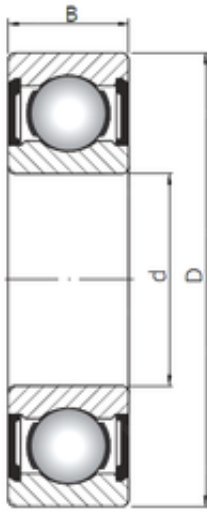

KRS Guide Wheel Bearing Co., Ltd

30 mm x 55 mm x 13 mm Loyal 6006 ZZ deep groove ball bearings

Bearing No. 6006 ZZ

Size	30x55x13 mm
Bore Diameter	30 mm
Outer Diameter	55 mm
Width	13 mm
d	30 mm
D	55 mm
B	13 mm
C	13 mm
Weight	0,12 Kg
Basic dynamic load rating (C)	13,3 kN
Basic static load rating (C0)	8,3 kN
(Grease) Lubrication Speed	13000 r/min

6006 ZZ Bearing 2D drawings and 3D CAD models