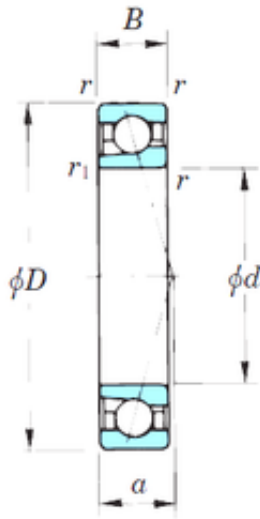

KRS Guide Wheel Bearing Co., Ltd

30 mm x 55 mm x 13 mm KOYO 7006CPA
angular contact ball bearings

Bearing No. 7006CPA

Size	30x55x13 mm
Bore Diameter	30 mm
Outer Diameter	55 mm
Width	13 mm
d	30 mm
D	55 mm
B	13 mm
C	13 mm
Angle (°)	15 °
a	12,2 mm
r min.	1 mm
r1 min.	0,6 mm
Weight	0,133 Kg
Basic dynamic load rating (C)	15,8 kN
Basic static load rating (C0)	11 kN
(Grease) Lubrication Speed	21 000 r/min
(Oil) Lubrication Speed	33 000 r/min

7006CPA Bearing 2D drawings and 3D CAD models