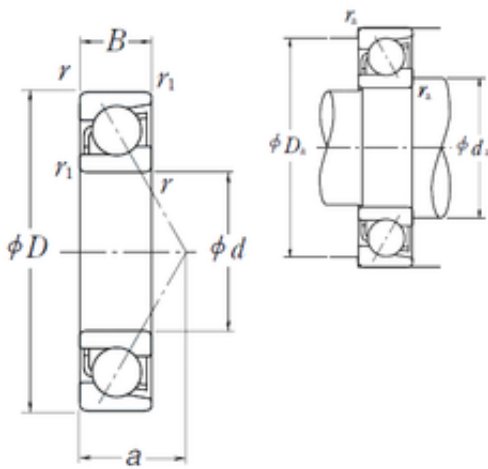

# KRS Guide Wheel Bearing Co., Ltd

30 mm x 55 mm x 13 mm NSK 7006 C angular contact ball bearings

Bearing No. 7006 C

7006 C Bearing 2D drawings and 3D CAD models

Size	30x55x13 mm
Bore Diameter	30 mm
Outer Diameter	55 mm
Width	13 mm
d	30 mm
D	55 mm
B	13 mm
C	13 mm
a	12,2 mm
r min.	1 mm
r1 min.	0,6 mm
da min.	36 mm
Da max.	49 mm
ra max.	1 mm
Weight	0,134 Kg
Basic dynamic load rating (C)	15,1 kN
Basic static load rating (C0)	10,3 kN
(Grease) Lubrication Speed	19 000 r/min
(Oil) Lubrication Speed	26 000 r/min