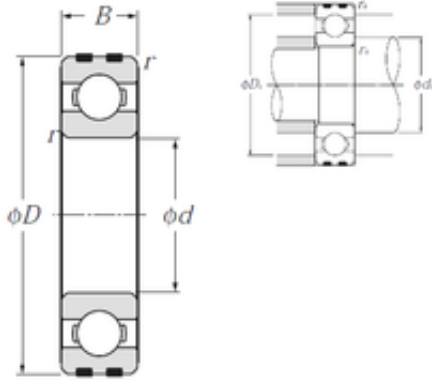

KRS Guide Wheel Bearing Co., Ltd

30 mm x 55 mm x 13 mm NTN EC-6006 deep groove ball bearings

Bearing No. EC-6006

Size	30x55x13 mm
Bore Diameter	30 mm
Outer Diameter	55 mm
Width	13 mm
d	30 mm
D	55 mm
B	13 mm
C	13 mm
r min.	1 mm
da min.	35 mm
da max	37 mm
Da max.	50 mm
ra max.	1 mm
Weight	0,11 Kg
Basic dynamic load rating (C)	13,2 kN
Basic static load rating (C0)	8,3 kN
(Grease) Lubrication Speed	13 000 r/min
(Oil) Lubrication Speed	15 000 r/min

EC-6006 Bearing 2D drawings and 3D CAD models