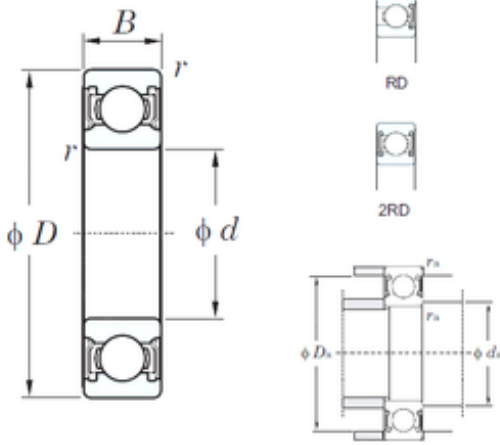

KRS Guide Wheel Bearing Co., Ltd

30 mm x 55 mm x 13 mm KOYO 6006-2RD deep groove ball bearings

Bearing No. 6006-2RD

6006-2RD Bearing 2D drawings and 3D CAD models

| | |
|-------------------------------|-------------|
| Size | 30x55x13 mm |
| Bore Diameter | 30 mm |
| Outer Diameter | 55 mm |
| Width | 13 mm |
| d | 30 mm |
| D | 55 mm |
| B | 13 mm |
| C | 13 mm |
| r min. | 1 mm |
| da min. | 35 mm |
| da max | 36 mm |
| Da max. | 50 mm |
| ra max. | 1 mm |
| Weight | 0,116 Kg |
| Basic dynamic load rating (C) | 13,2 kN |
| Basic static load rating (C0) | 8,25 kN |
| (Grease) Lubrication Speed | 12000 r/min |