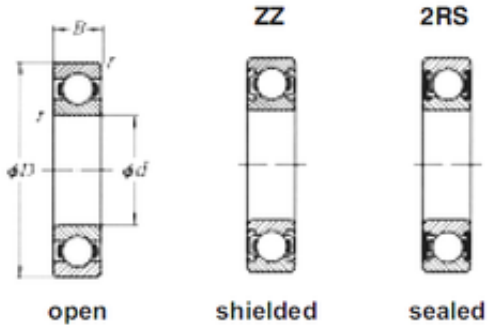

# KRS Guide Wheel Bearing Co., Ltd

30 mm x 55 mm x 13 mm Loyal 6006 deep groove ball bearings

Bearing No. 6006

Size	30x55x13 mm
Bore Diameter	30 mm
Outer Diameter	55 mm
Width	13 mm
d	30 mm
D	55 mm
B	13 mm
C	13 mm