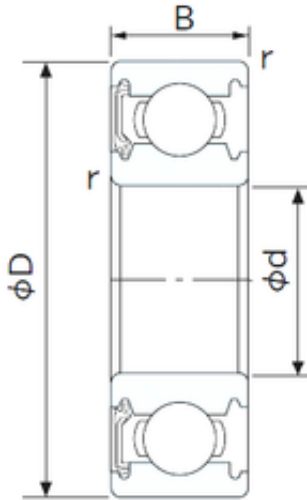

KRS Guide Wheel Bearing Co., Ltd

30 mm x 55 mm x 13 mm NACHI 6006NKE
deep groove ball bearings

Bearing No. 6006NKE

Size	30x55x13 mm
Bore Diameter	30 mm
Outer Diameter	55 mm
Width	13 mm
d	30 mm
D	55 mm
B	13 mm
C	13 mm
r min.	1 mm
da min.	35 mm
Da max.	50 mm
ra max.	1.0 mm
Weight	0.117 Kg
Basic dynamic load rating (C)	13,2 kN
Basic static load rating (C0)	8,3 kN
(Grease) Lubrication Speed	12000 r/min

6006NKE Bearing 2D drawings and 3D CAD models