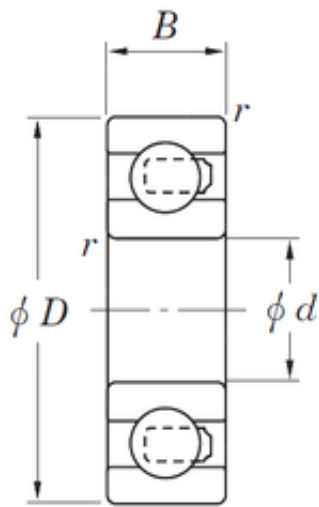

KRS Guide Wheel Bearing Co., Ltd

30 mm x 55 mm x 13 mm KOYO NC6006 deep groove ball bearings

Bearing No. NC6006

Size	30x55x13 mm
Bore Diameter	30 mm
Outer Diameter	55 mm
Width	13 mm
d	30 mm
D	55 mm
B	13 mm
C	13 mm
r	1 mm

NC6006 Bearing 2D drawings and 3D CAD models