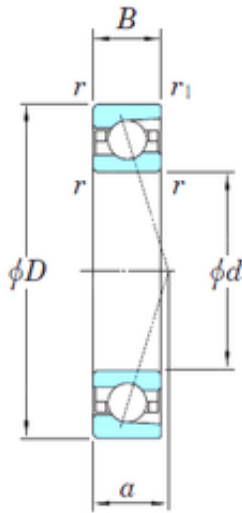

KRS Guide Wheel Bearing Co., Ltd

30 mm x 55 mm x 13 mm KOYO 3NCHAC006C angular contact ball bearings

Bearing No. 3NCHAC006C

Size	30x55x13 mm
Bore Diameter	30 mm
Outer Diameter	55 mm
Width	13 mm
d	30 mm
D	55 mm
B	13 mm
C	13 mm
Angle (°)	15 °
a	12,2 mm
r min.	1 mm
r1 min.	0,6 mm
Weight	0,097 Kg
Basic dynamic load rating (C)	10,8 kN
Basic static load rating (C0)	5,6 kN
(Grease) Lubrication Speed	35 000 r/min
(Oil) Lubrication Speed	59 000 r/min

3NCHAC006C Bearing 2D drawings and 3D CAD models