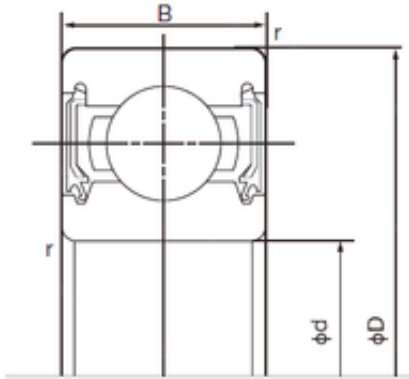

# KRS Guide Wheel Bearing Co., Ltd

30 mm x 55 mm x 13 mm NACHI 6006-2NSE  
deep groove ball bearings

Bearing No. 6006-2NSE

Size	30x55x13 mm
Bore Diameter	30 mm
Outer Diameter	55 mm
Width	13 mm
d	30 mm
D	55 mm
B	13 mm
C	13 mm
r min.	1 mm
da min.	35 mm
Da max.	50 mm
ra max.	1.0 mm
Weight	0.117 Kg
Basic dynamic load rating (C)	13,2 kN
Basic static load rating (C0)	8,3 kN

6006-2NSE Bearing 2D drawings and 3D CAD models