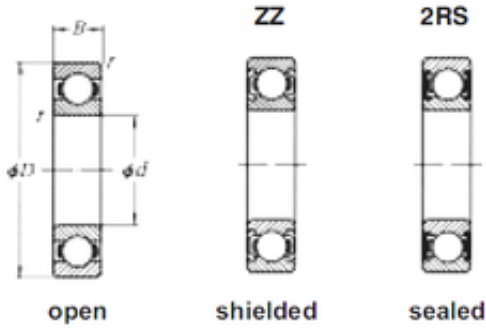

# KRS Guide Wheel Bearing Co., Ltd

30 mm x 55 mm x 13 mm Loyal 6006ZZ deep groove ball bearings

Bearing No. 6006ZZ

Size	30x55x13 mm
Bore Diameter	30 mm
Outer Diameter	55 mm
Width	13 mm
d	30 mm
D	55 mm
B	13 mm
C	13 mm

6006ZZ Bearing 2D drawings and 3D CAD models