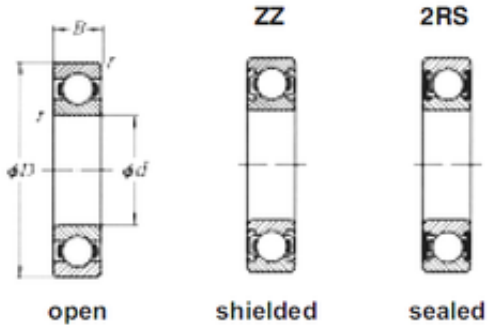

KRS Guide Wheel Bearing Co., Ltd

25 mm x 62 mm x 17 mm Loyal 6305 deep groove ball bearings

Bearing No. 6305

Size	25x62x17 mm
Bore Diameter	25 mm
Outer Diameter	62 mm
Width	17 mm
d	25 mm
D	62 mm
B	17 mm
C	17 mm

6305 Bearing 2D drawings and 3D CAD models