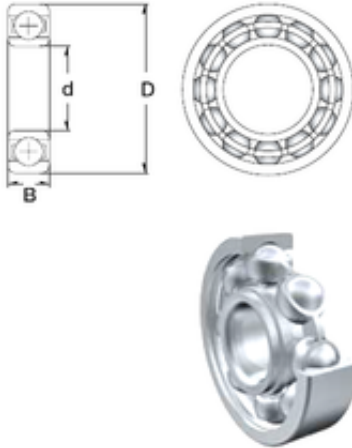

KRS Guide Wheel Bearing Co., Ltd

25 mm x 62 mm x 17 mm ZEN 6305 deep groove ball bearings

Bearing No. 6305

Size	25x62x17 mm
Bore Diameter	25 mm
Outer Diameter	62 mm
Width	17 mm
d	25 mm
D	62 mm
B	17 mm
C	17 mm
Weight	0,235 Kg
Basic dynamic load rating (C)	20,6 kN
Basic static load rating (C0)	11,2 kN

6305 Bearing 2D drawings and 3D CAD models