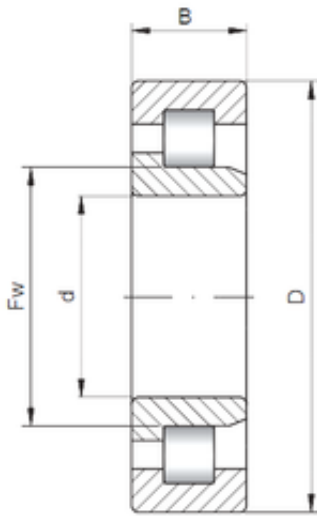

# KRS Guide Wheel Bearing Co., Ltd

25 mm x 62 mm x 17 mm Loyal NJ305 E  
cylindrical roller bearings

Bearing No. NJ305 E

Size	25x62x17 mm
Bore Diameter	25 mm
Outer Diameter	62 mm
Width	17 mm
d	25 mm
Fw	34 mm
D	62 mm
B	17 mm
C	17 mm
Weight	0,249 Kg
Basic dynamic load rating (C)	41,6 kN
Basic static load rating (C0)	37,4 kN
(Grease) Lubrication Speed	10000 r/min

NJ305 E Bearing 2D drawings and 3D CAD models