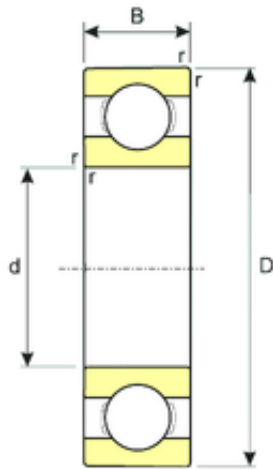

KRS Guide Wheel Bearing Co., Ltd

25 mm x 62 mm x 17 mm ISB SS 6305 deep groove ball bearings

Bearing No. SS 6305

Size	25x62x17 mm
Bore Diameter	25 mm
Outer Diameter	62 mm
Width	17 mm
d	25 mm
D	62 mm
B	17 mm
C	17 mm
Basic dynamic load rating (C)	16,856 kN
Basic static load rating (C0)	10,584 kN
(Grease) Lubrication Speed	11520 r/min
(Oil) Lubrication Speed	14400 r/min

SS 6305 Bearing 2D drawings and 3D CAD models