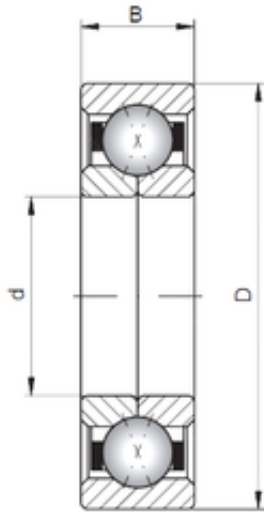

# KRS Guide Wheel Bearing Co., Ltd

## ISO QJ305 angular contact ball bearings

Bearing No. QJ305

Size	25x62x17 mm
Bore Diameter	25 mm
Outer Diameter	62 mm
Width	17 mm
d	25 mm
D	62 mm
B1	17 mm
C	17 mm

QJ305 Bearing 2D drawings and 3D CAD models