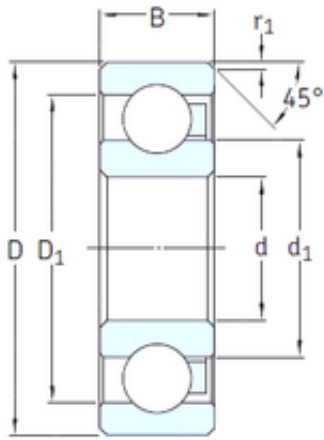

KRS Guide Wheel Bearing Co., Ltd

25 mm x 62 mm x 17 mm SKF 6305/HR11TN
deep groove ball bearings

Bearing No. 6305/HR11TN

| | |
|-------------------------------|-------------|
| Size | 25x62x17 mm |
| Bore Diameter | 25 mm |
| Outer Diameter | 62 mm |
| Width | 17 mm |
| d | 25 mm |
| D | 62 mm |
| B | 17 mm |
| C | 17 mm |
| d1 | 37 mm |
| r1 min. | 0,9 mm |
| D1 | 50 mm |
| Weight | 0,0765 Kg |
| Basic dynamic load rating (C) | 0,6 kN |
| Basic static load rating (C0) | 0,4 kN |

6305/HR11TN Bearing 2D drawings and 3D CAD models