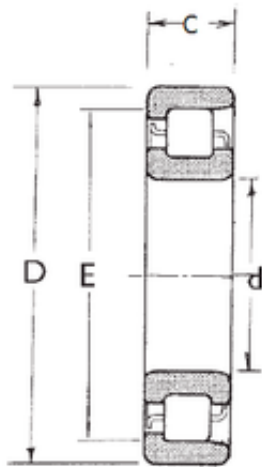

## KRS Guide Wheel Bearing Co., Ltd

25 mm x 62 mm x 17 mm FBJ NF305 cylindrical roller bearings

Bearing No. NF305

Size	25x62x17 mm
Bore Diameter	25 mm
Outer Diameter	62 mm
Width	17 mm
d	25 mm
D	62 mm
E	53 mm
B	17 mm
C	17 mm
Weight	0,24 Kg
Basic dynamic load rating (C)	29,3 kN
Basic static load rating (C0)	25,2 kN
(Grease) Lubrication Speed	10000 r/min

NF305 Bearing 2D drawings and 3D CAD models