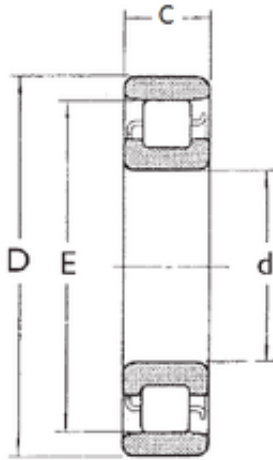

KRS Guide Wheel Bearing Co., Ltd

25 mm x 62 mm x 17 mm FBJ N305 cylindrical roller bearings

Bearing No. N305

Size	25x62x17 mm
Bore Diameter	25 mm
Outer Diameter	62 mm
Width	17 mm
d	25 mm
D	62 mm
E	53 mm
B	17 mm
C	17 mm
Weight	0,24 Kg
Basic dynamic load rating (C)	29,3 kN
Basic static load rating (C0)	25,2 kN
(Grease) Lubrication Speed	10000 r/min

N305 Bearing 2D drawings and 3D CAD models